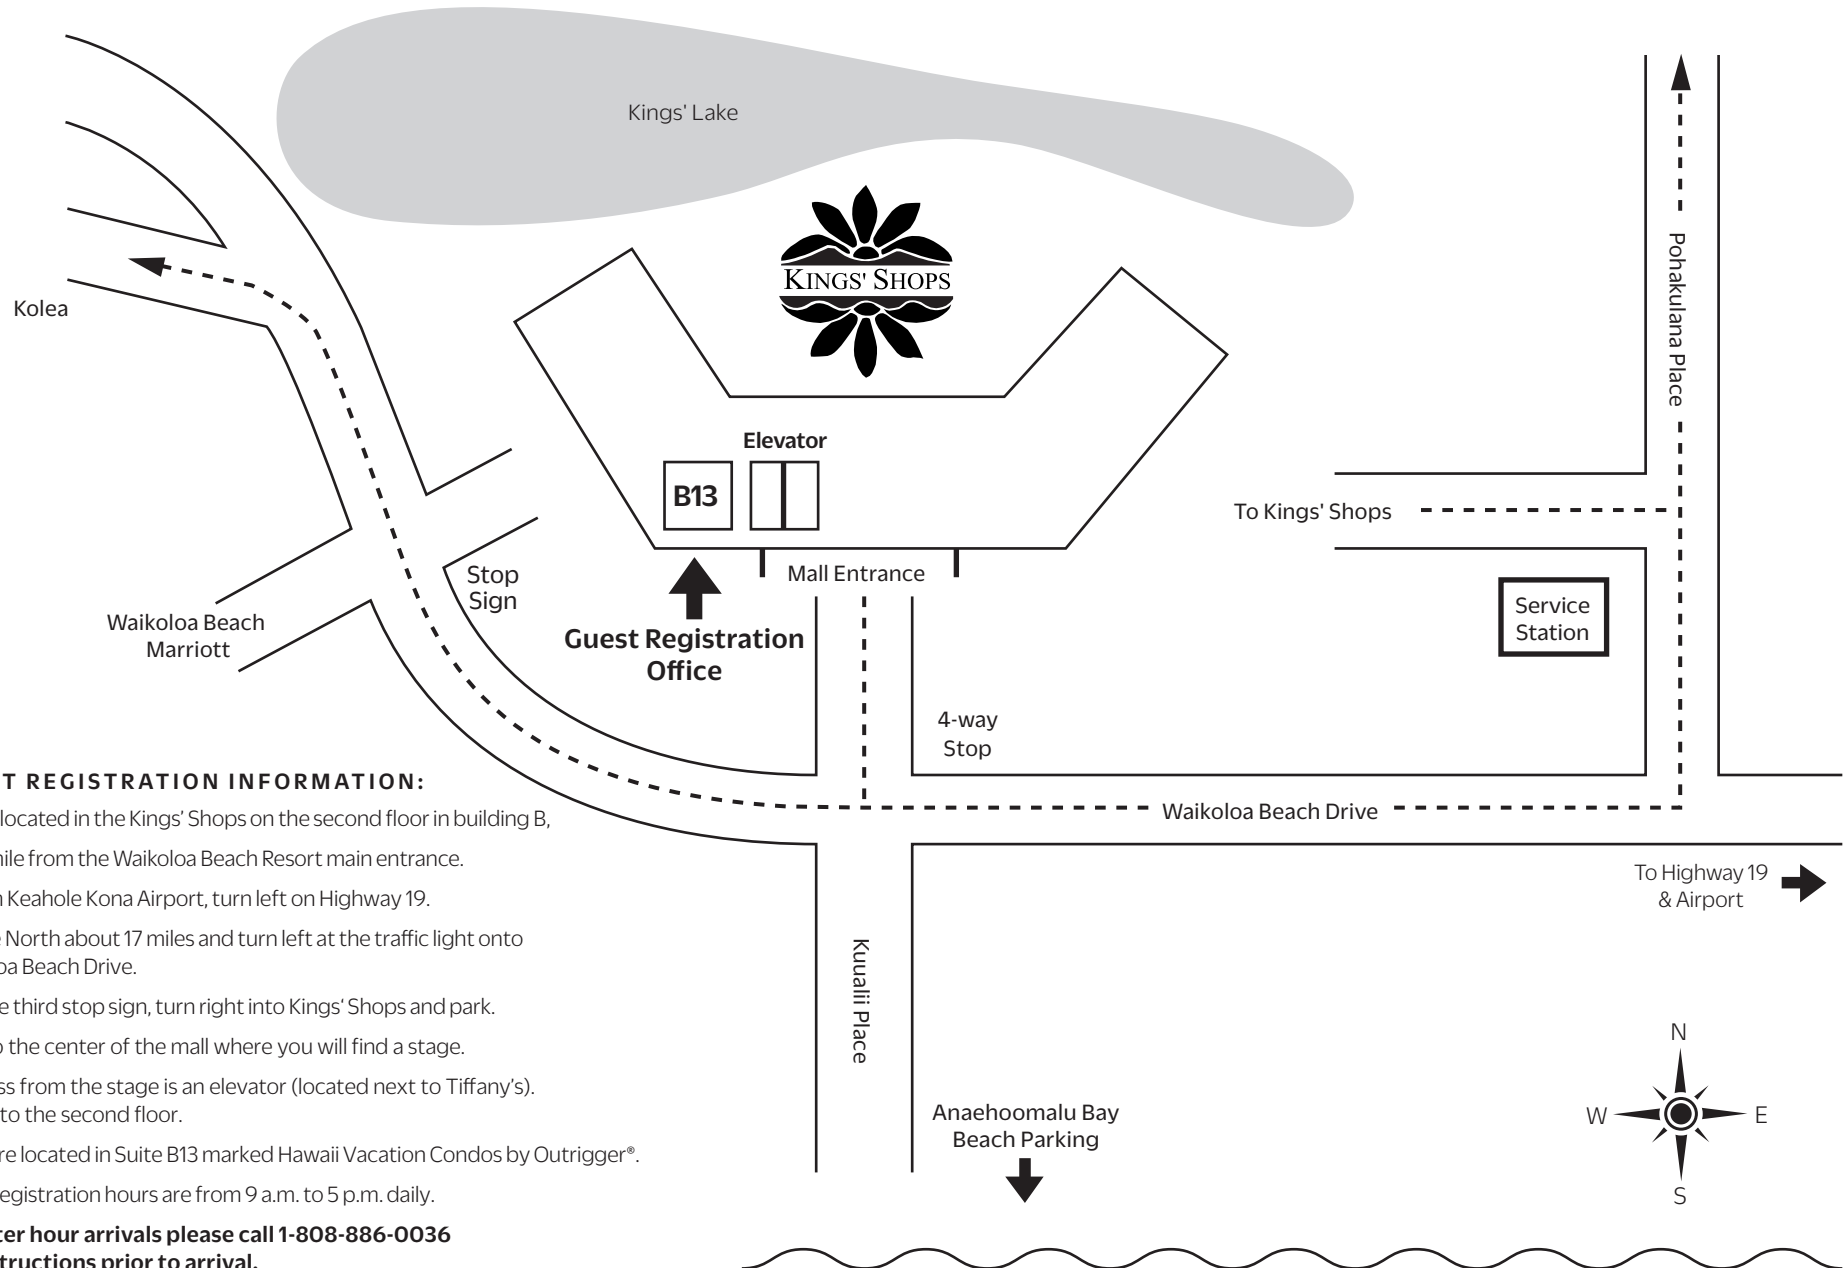

69-200 Pohakulana Place

GUEST REGISTRATION INFORMATION:

We are located in the Kings' Shops on the second floor in building B, a half mile from the Waikoloa Beach Resort main entrance.

- From Keahole Kona Airport, turn left on Highway 19.
- Drive North about 17 miles and turn left at the traffic light onto Waikoloa Beach Drive.
- At the third stop sign, turn right into Kings' Shops and park.
- Go to the center of the mall where you will find a stage.
- Across from the stage is an elevator (located next to Tiffany's). Take it to the second floor.
- We are located in Suite B13 marked Hawaii Vacation Condos by Outrigger®.

Guest registration hours are from 9 a.m. to 5 p.m. daily.

**For after hour arrivals please call 1-808-886-0036
for instructions prior to arrival.**