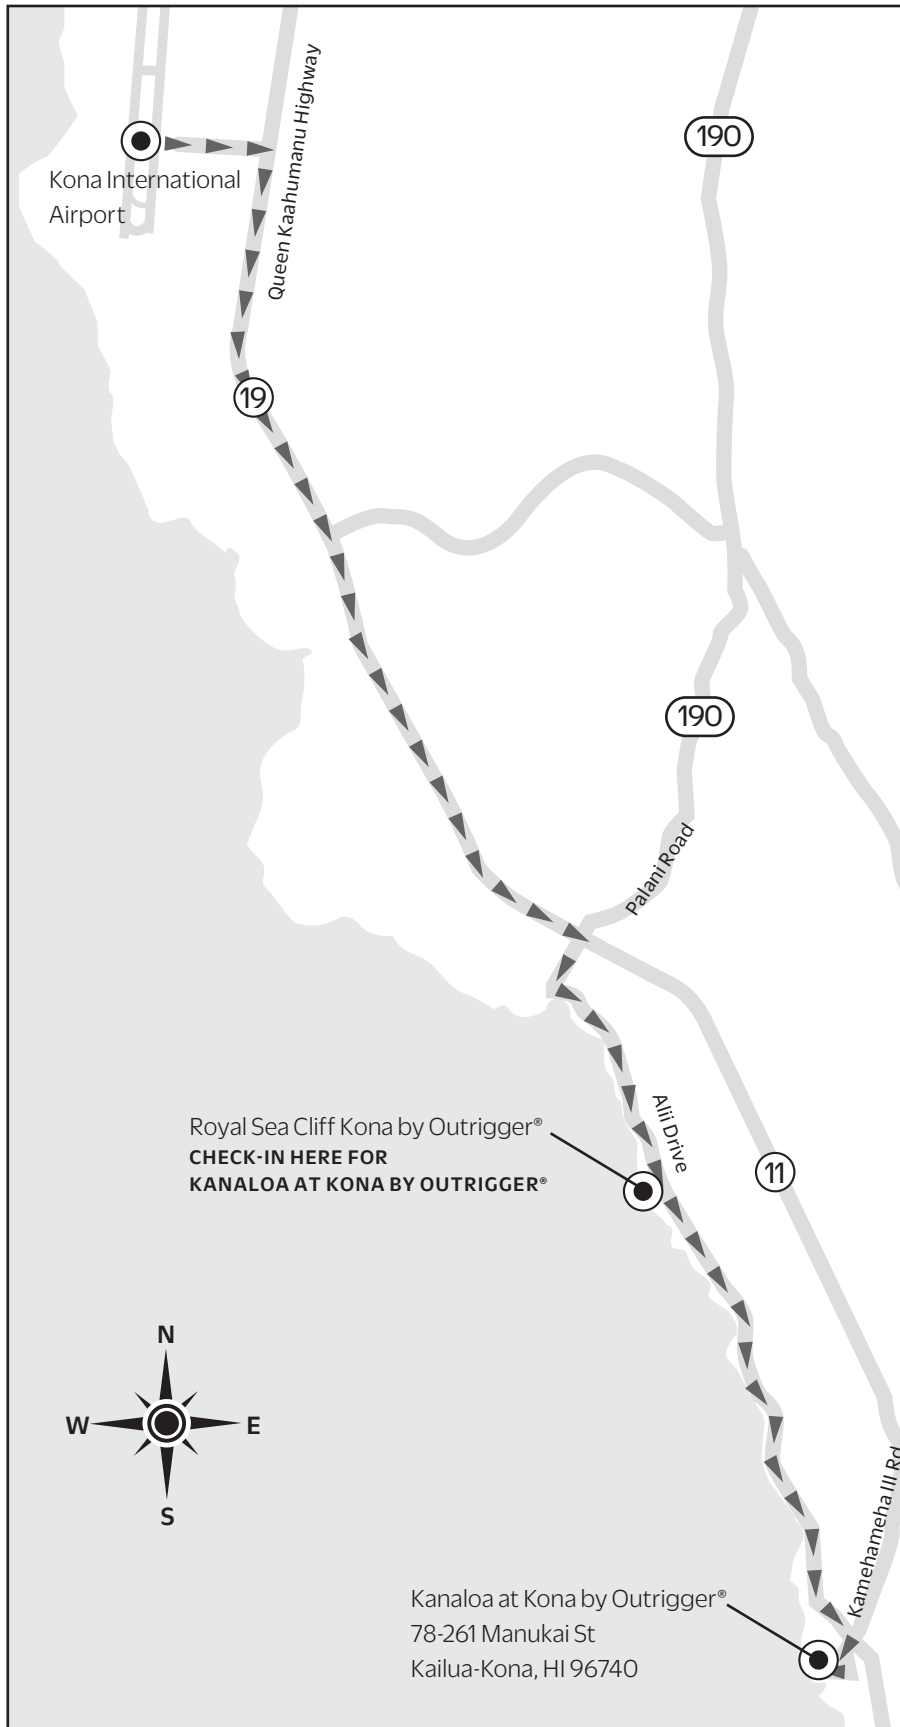

Kanaloa at Kona by Outrigger® | Registration and Check-in

Registration is located at Royal Sea Cliff Kona by Outrigger® | 75-6040 Alii Drive, Kailua-Kona, Hawaii 96740

Phone 808-329-8021 | Fax 808-326-1887

DIRECTIONS TO GUEST REGISTRATION:

Guest registration is located approximately 25 minutes south of the Keahole International Airport at Royal Sea Cliff Kona by Outrigger®

- 1 Exit the airport and turn right onto Highway 19 (Queen Kaahumanu Highway) and continue on Highway 19 for 6.81 miles.
- 2 Turn right on Palani Road and continue on for 0.45 miles.
- 3 Palani Road turns into Alii Drive. Continue on Alii Drive for 1.78 miles.
- 4 Royal Sea Cliff Kona by Outrigger® will be on your right at 75-6040 Alii Drive.

DIRECTIONS FROM GUEST REGISTRATION TO KANALOA AT KONA BY OUTRIGGER®:

- 1 Turn right onto Alii Drive
- 2 Turn right at 1st stop light to continue on Alii Drive
- 3 Turn right at very next stop light onto Kamehameha III Road.
- 4 Turn right onto Manukai Street and Kanaloa at Kona will be at the very end.